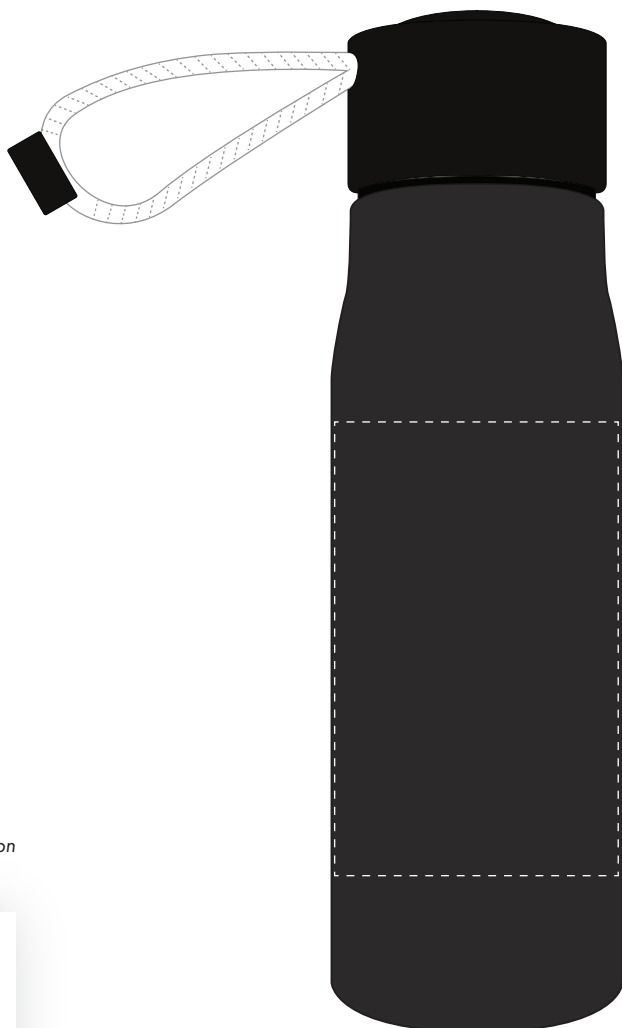

Your Ref:

Quantity:

Product Code: MG0640

Our Ref:

Version: 1

Product Colour: BLACK

**PRINTING CONCERNS:****PRODUCT INFO:**

We stock this item in the following colours

**PANTONE REFERENCE(S)**

● Engraved

ARTWORK SCALE 75%

ARTWORK SCALE 100%

Max Engraved area: 50mm x 80mm

Product Image for visualisation  
- colours may vary

The dashed line is to demonstrate print area and will not appear on your printed item